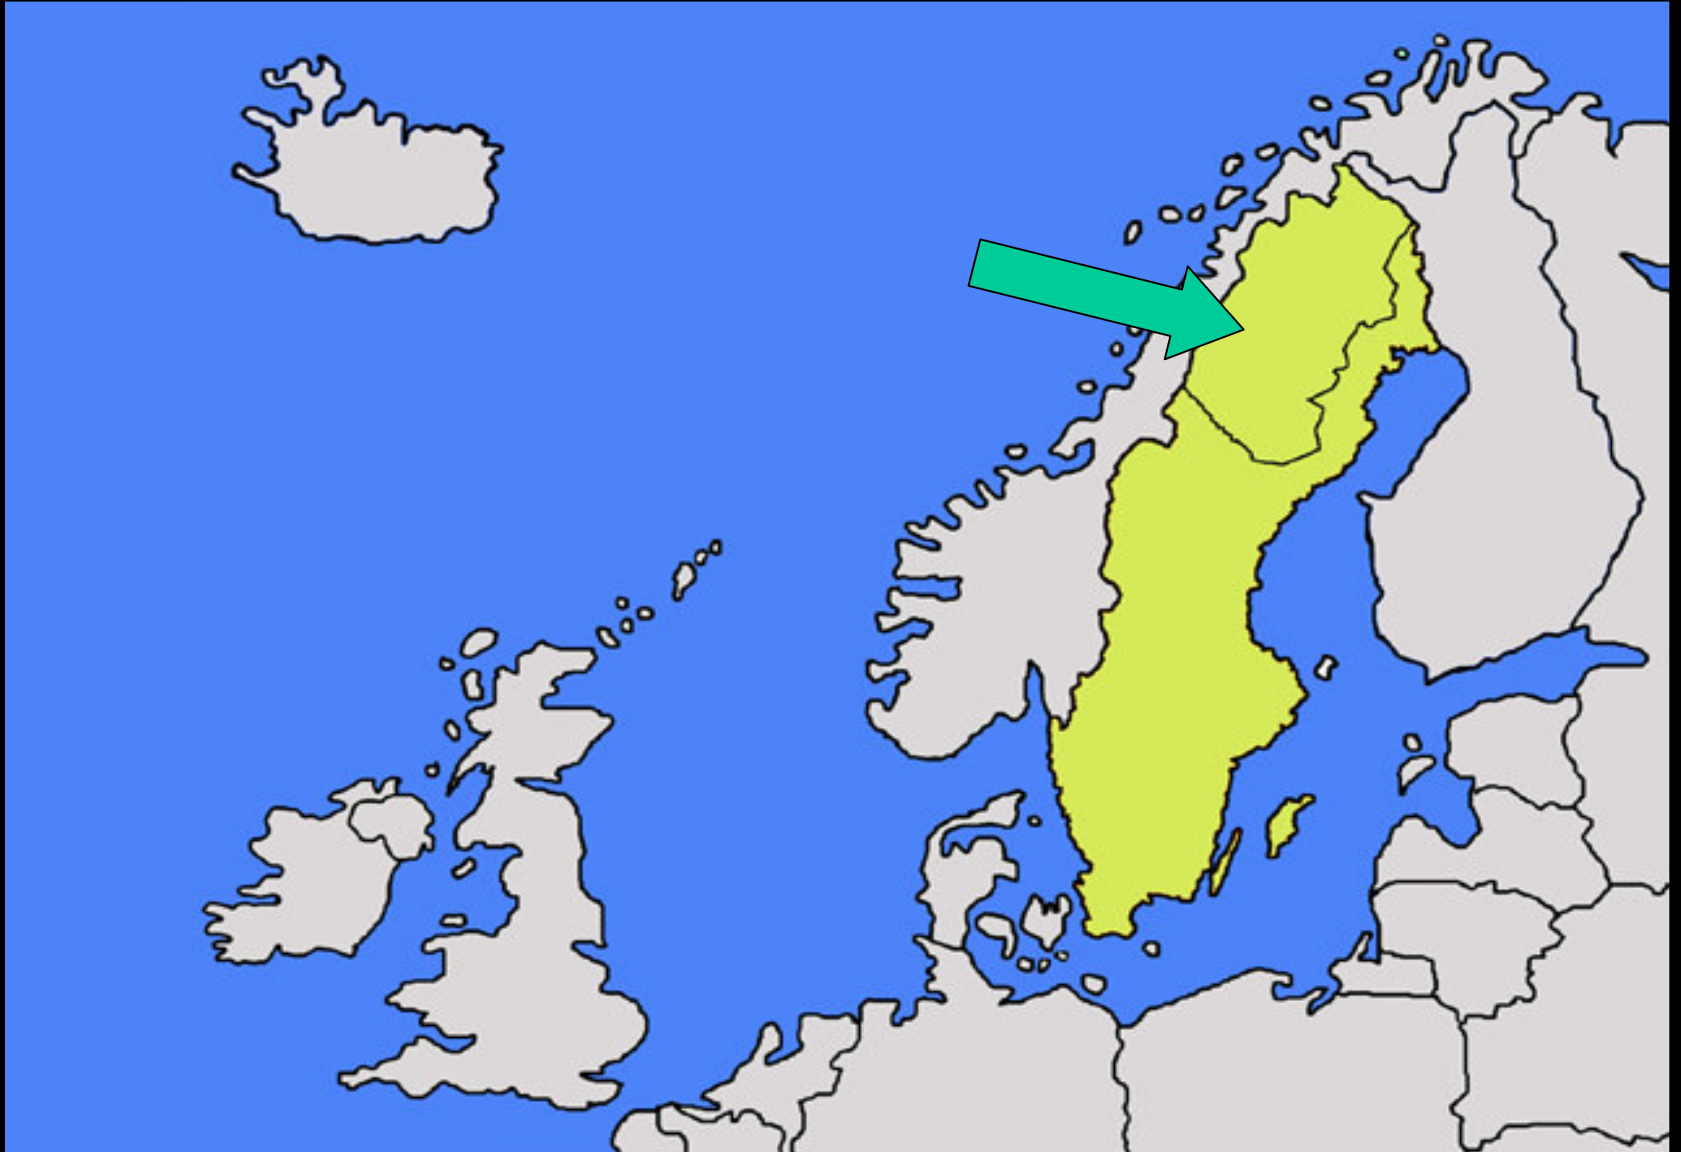

Vindel River and Sorsele

Swedish Lapland

Swedish Lapland

Population

100 000

Area

110 000 km²

Density

1,0

VINDEL RIVER, Swedish Lapland

The VINDEL RIVER VALLEY hosts the Vindel River (Vindelälven)
450 km long and a Nature 2000 area.

The river is protected from any hydroelectric exploitation and classified
as a river of national importance

VINDEL RIVER, Swedish Lapland

The VINDEL RIVER VALLEY also hosts the Vindel Mountain Nature Reserve (Vindelfjällen), a Nature 2000 area and one of the largest protected areas in Europe (5 500 square kilometres)

VÄSTERBOTTENS LÄN

E12

Umeå

45

E4

Stockholm

Göteborg

Malmö